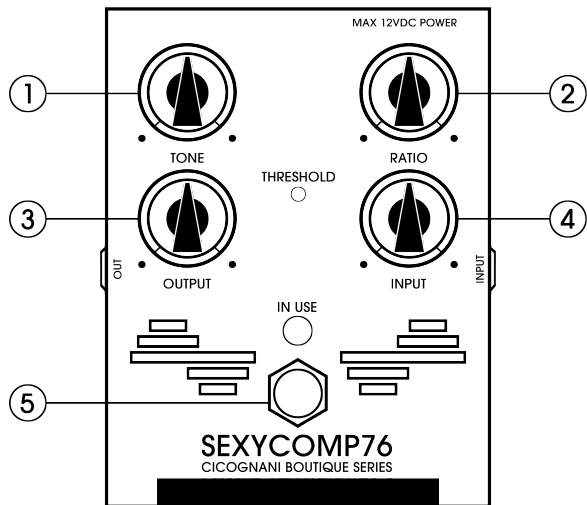

DETAILS

Its essentiality is at the base of a disarming simplicity of use allowing to always guarantee high performance.

The **INPUT** command establishes the "level" of intervention volume while the **RATIO** "how much".

OUTPUT adjusts the output volume restoring the correct proportion of sound in/out level.

TONE is a passive tone control useful for rebalancing the average acute frequencies to suit one's taste.

CICOGNANI SRLS reserves the right to modify the technical characteristics and layout of the products at any time and without notice. This product is built to the rule of art and observes the technical requirements of the Directives Europee 89/366EEC.

CONTROLS

1. **Tone:** Tone control
2. **Ratio:** Ratio control
3. **Output:** Output level control
4. **Input:** Input level control
5. **Bypass:** On/Off effect

SPECIFICATIONS

Power In	9 to 12VDC (Negative Tip)
Consumption	Max 80mA to 12VDC
Input Impedance	<1M Ohm
Input Level	Max 1V
Gain Reduction	Up to 40db
Distortion	<0,28% @ +24db
Output Level	Max +24db
Tone Level and Filter	-6db @ 4400Hz
Boost Level	Max +12db
Max S/N Ratio	<80db @ Max Limiting value
Weight	0.3kg (0.6 lbs)
Length	120mm (4.7")
Width	94mm (3.7")
Height	45mm (1.770")